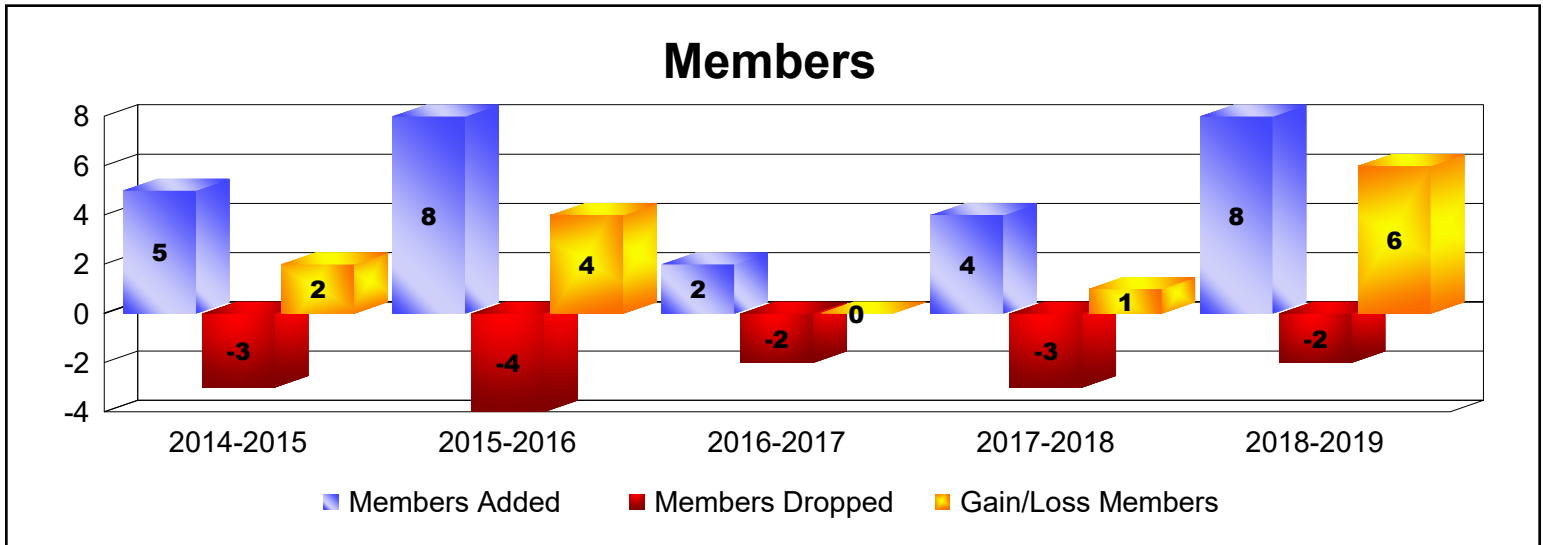

Year	New Clubs	Dropped Clubs	Gain/ Loss Clubs	New Members	Charter Members	Reinstate Members	Transfer Members	Total Member Added	Total Members Dropped	Gain/ Loss Members
2014-2015	0	0	0	5	0	0	0	5	-3	2
2015-2016	0	0	0	8	0	0	0	8	-4	4
2016-2017	0	0	0	2	0	0	0	2	-2	0
2017-2018	0	0	0	4	0	0	0	4	-3	1
2018-2019	0	0	0	7	0	0	1	8	-2	6
<b>Average</b>	<b>0</b>	<b>0</b>	<b>0</b>	<b>5</b>	<b>0</b>	<b>0</b>	<b>0</b>	<b>5</b>	<b>-3</b>	<b>3</b>

Year	New Clubs	Dropped Clubs	Gain/Loss Clubs	New Members	Charter Members	Reinstate Members	Transfer Members	Total Member Added	Total Members Dropped	Gain/Loss Members
2014-2015	0	-1	-1	84	0	4	0	88	-91	-3
2015-2016	0	0	0	57	2	5	1	65	-79	-14
2016-2017	0	0	0	68	1	5	1	75	-69	6
2017-2018	0	0	0	84	0	1	1	86	-61	25
2018-2019	0	0	0	53	1	2	1	57	-83	-26
<b>Average</b>	<b>0</b>	<b>0</b>	<b>0</b>	<b>69</b>	<b>1</b>	<b>3</b>	<b>1</b>	<b>74</b>	<b>-77</b>	<b>-2</b>