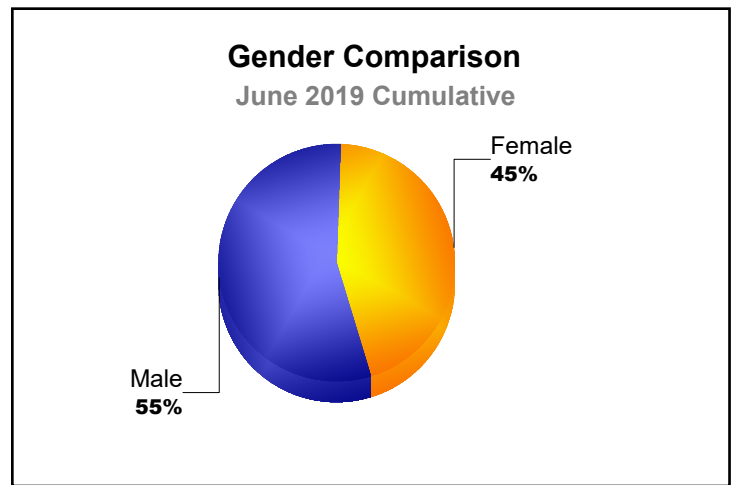

Year	New Clubs	Dropped Clubs	Gain/ Loss Clubs	New Members	Charter Members	Reinstate Members	Transfer Members	Total Member Added	Total Members Dropped	Gain/ Loss Members
2014-2015	0	0	0	5	0	0	0	5	-3	2
2015-2016	0	0	0	8	0	0	0	8	-4	4
2016-2017	0	0	0	2	0	0	0	2	-2	0
2017-2018	0	0	0	4	0	0	0	4	-3	1
2018-2019	0	0	0	7	0	0	1	8	-2	6
<b>Average</b>	<b>0</b>	<b>0</b>	<b>0</b>	<b>5</b>	<b>0</b>	<b>0</b>	<b>0</b>	<b>5</b>	<b>-3</b>	<b>3</b>