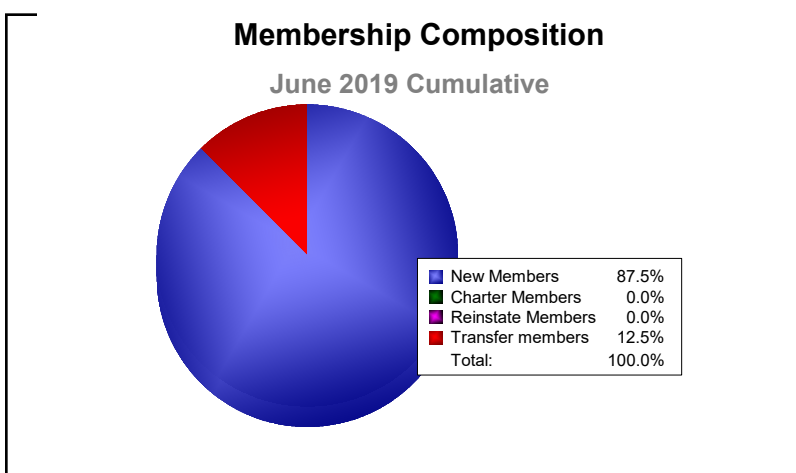

Year	New Clubs	Dropped Clubs	Gain/ Loss Clubs	New Members	Charter Members	Reinstate Members	Transfer Members	Total Member Added	Total Members Dropped	Gain/ Loss Members
2014-2015	0	0	0	5	0	0	0	5	-3	2
2015-2016	0	0	0	8	0	0	0	8	-4	4
2016-2017	0	0	0	2	0	0	0	2	-2	0
2017-2018	0	0	0	4	0	0	0	4	-3	1
2018-2019	0	0	0	7	0	0	1	8	-2	6
<b>Average</b>	<b>0</b>	<b>0</b>	<b>0</b>	<b>5</b>	<b>0</b>	<b>0</b>	<b>0</b>	<b>5</b>	<b>-3</b>	<b>3</b>

Year	New Clubs	Dropped Clubs	Gain/Loss Clubs	New Members	Charter Members	Reinstate Members	Transfer Members	Total Member Added	Total Members Dropped	Gain/Loss Members
2014-2015	0	-1	-1	84	0	4	0	88	-91	-3
2015-2016	0	0	0	57	2	5	1	65	-79	-14
2016-2017	0	0	0	68	1	5	1	75	-69	6
2017-2018	0	0	0	84	0	1	1	86	-61	25
2018-2019	0	0	0	53	1	2	1	57	-83	-26
<b>Average</b>	<b>0</b>	<b>0</b>	<b>0</b>	<b>69</b>	<b>1</b>	<b>3</b>	<b>1</b>	<b>74</b>	<b>-77</b>	<b>-2</b>