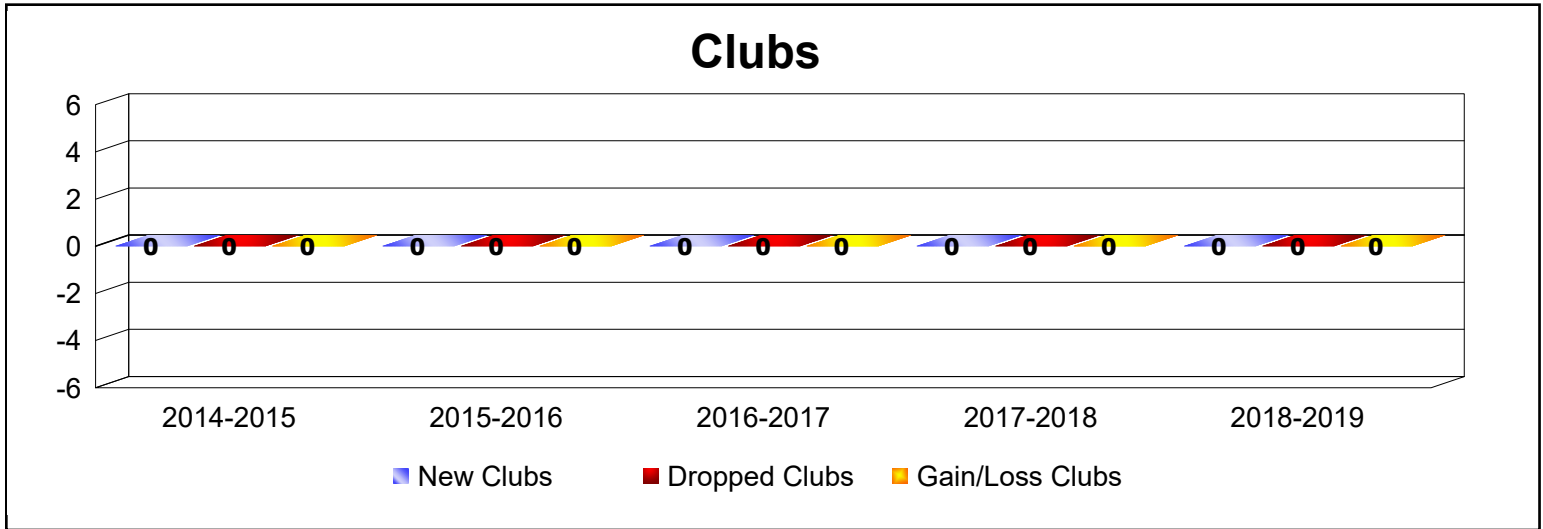

Year	New Clubs	Dropped Clubs	Gain/ Loss Clubs	New Members	Charter Members	Reinstate Members	Transfer Members	Total Member Added	Total Members Dropped	Gain/ Loss Members
2014-2015	0	0	0	5	0	0	0	5	-3	2
2015-2016	0	0	0	8	0	0	0	8	-4	4
2016-2017	0	0	0	2	0	0	0	2	-2	0
2017-2018	0	0	0	4	0	0	0	4	-3	1
2018-2019	0	0	0	7	0	0	1	8	-2	6
<b>Average</b>	<b>0</b>	<b>0</b>	<b>0</b>	<b>5</b>	<b>0</b>	<b>0</b>	<b>0</b>	<b>5</b>	<b>-3</b>	<b>3</b>

Year	New Clubs	Dropped Clubs	Gain/Loss Clubs	New Members	Charter Members	Reinstate Members	Transfer Members	Total Member Added	Total Members Dropped	Gain/Loss Members
2014-2015	0	-1	-1	84	0	4	0	88	-91	-3
2015-2016	0	0	0	57	2	5	1	65	-79	-14
2016-2017	0	0	0	68	1	5	1	75	-69	6
2017-2018	0	0	0	84	0	1	1	86	-61	25
2018-2019	0	0	0	53	1	2	1	57	-83	-26
<b>Average</b>	<b>0</b>	<b>0</b>	<b>0</b>	<b>69</b>	<b>1</b>	<b>3</b>	<b>1</b>	<b>74</b>	<b>-77</b>	<b>-2</b>